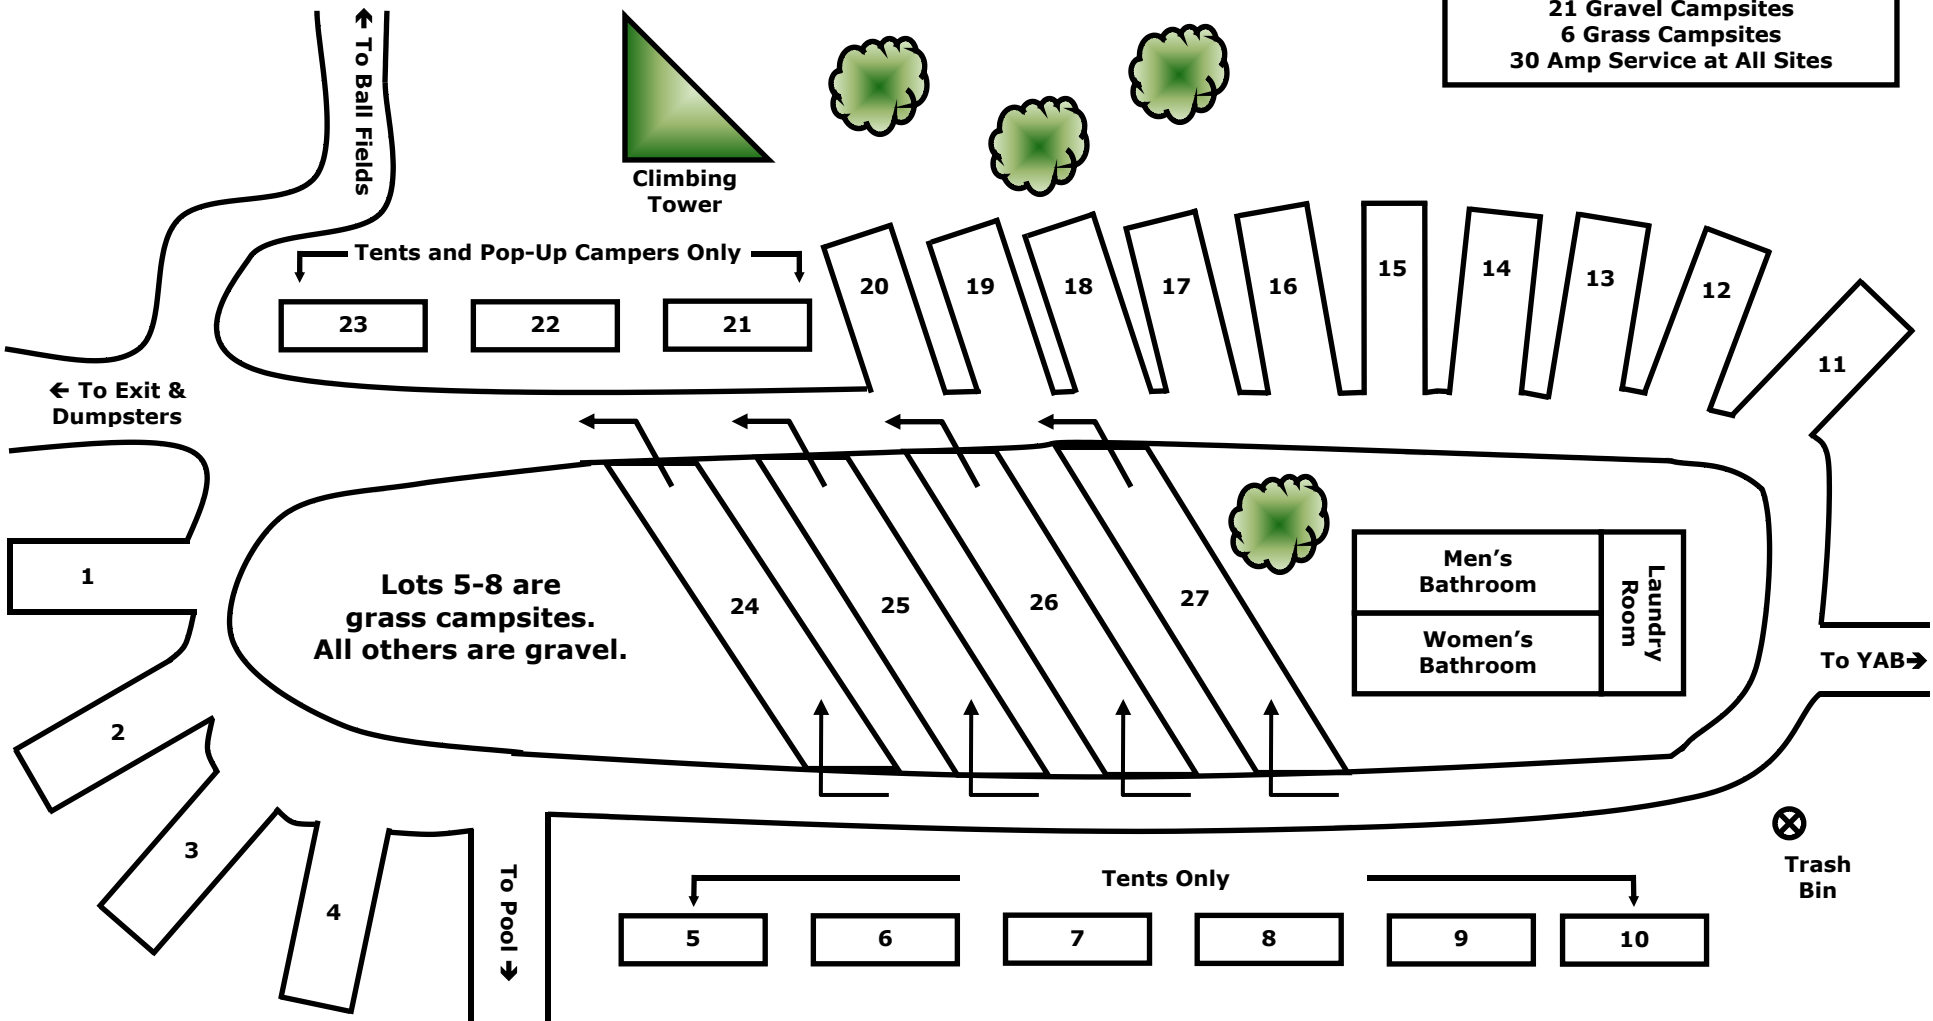

Bonclarken Campground and RV Park

Amenities
 27 Campsites
 19 Campsites with Water & Electric Hookups
 8 Campsites with Full Hookups
 21 Gravel Campsites
 6 Grass Campsites
 30 Amp Service at All Sites

Bonclarcken Campground and RV Park Campsite Information

Site #	Length	Electric	Water	Sewer	Gravel	Grass	Campsite Type
1	40 ft.	✓	✓	✓	✓		RV/Popup
2	49 ft.	✓	✓	✓	✓		RV/Popup
3	40 ft.	✓	✓	✓	✓		RV/Popup
4	32 ft.	✓	✓	✓	✓		RV/Popup
5	20 ft.	✓	✓			✓	Tent
6	19 ft.	✓	✓			✓	Tent
7	16 ft.	✓	✓			✓	Tent
8	16 ft.	✓	✓			✓	Tent
9	15 ft.	✓	✓		✓		Tent
10	15 ft.	✓	✓		✓		Tent
11	50 ft.	✓	✓		✓		RV/Popup
12	58 ft.	✓	✓		✓		RV/Popup
13	60 ft.	✓	✓		✓		RV/Popup
14	57 ft.	✓	✓		✓		RV/Popup
15	52 ft.	✓	✓		✓		RV/Popup
16	50 ft.	✓	✓		✓		RV/Popup
17	45 ft.	✓	✓		✓		RV/Popup
18	40 ft.	✓	✓		✓		RV/Popup
19	38 ft.	✓	✓		✓		RV/Popup
20	38 ft.	✓	✓		✓		RV/Popup
21	32 ft.	✓	✓		✓		Tent/Popup
22	20 ft.	✓	✓		✓		Tent/Popup
23	20 ft.	✓	✓		✓		Tent/Popup
24	50 ft.	✓	✓	✓	✓		RV/Popup
25	50 ft.	✓	✓	✓	✓		RV/Popup
26	56 ft.	✓	✓	✓	✓		RV/Popup
27	55 ft.	✓	✓	✓	✓		RV/Popup