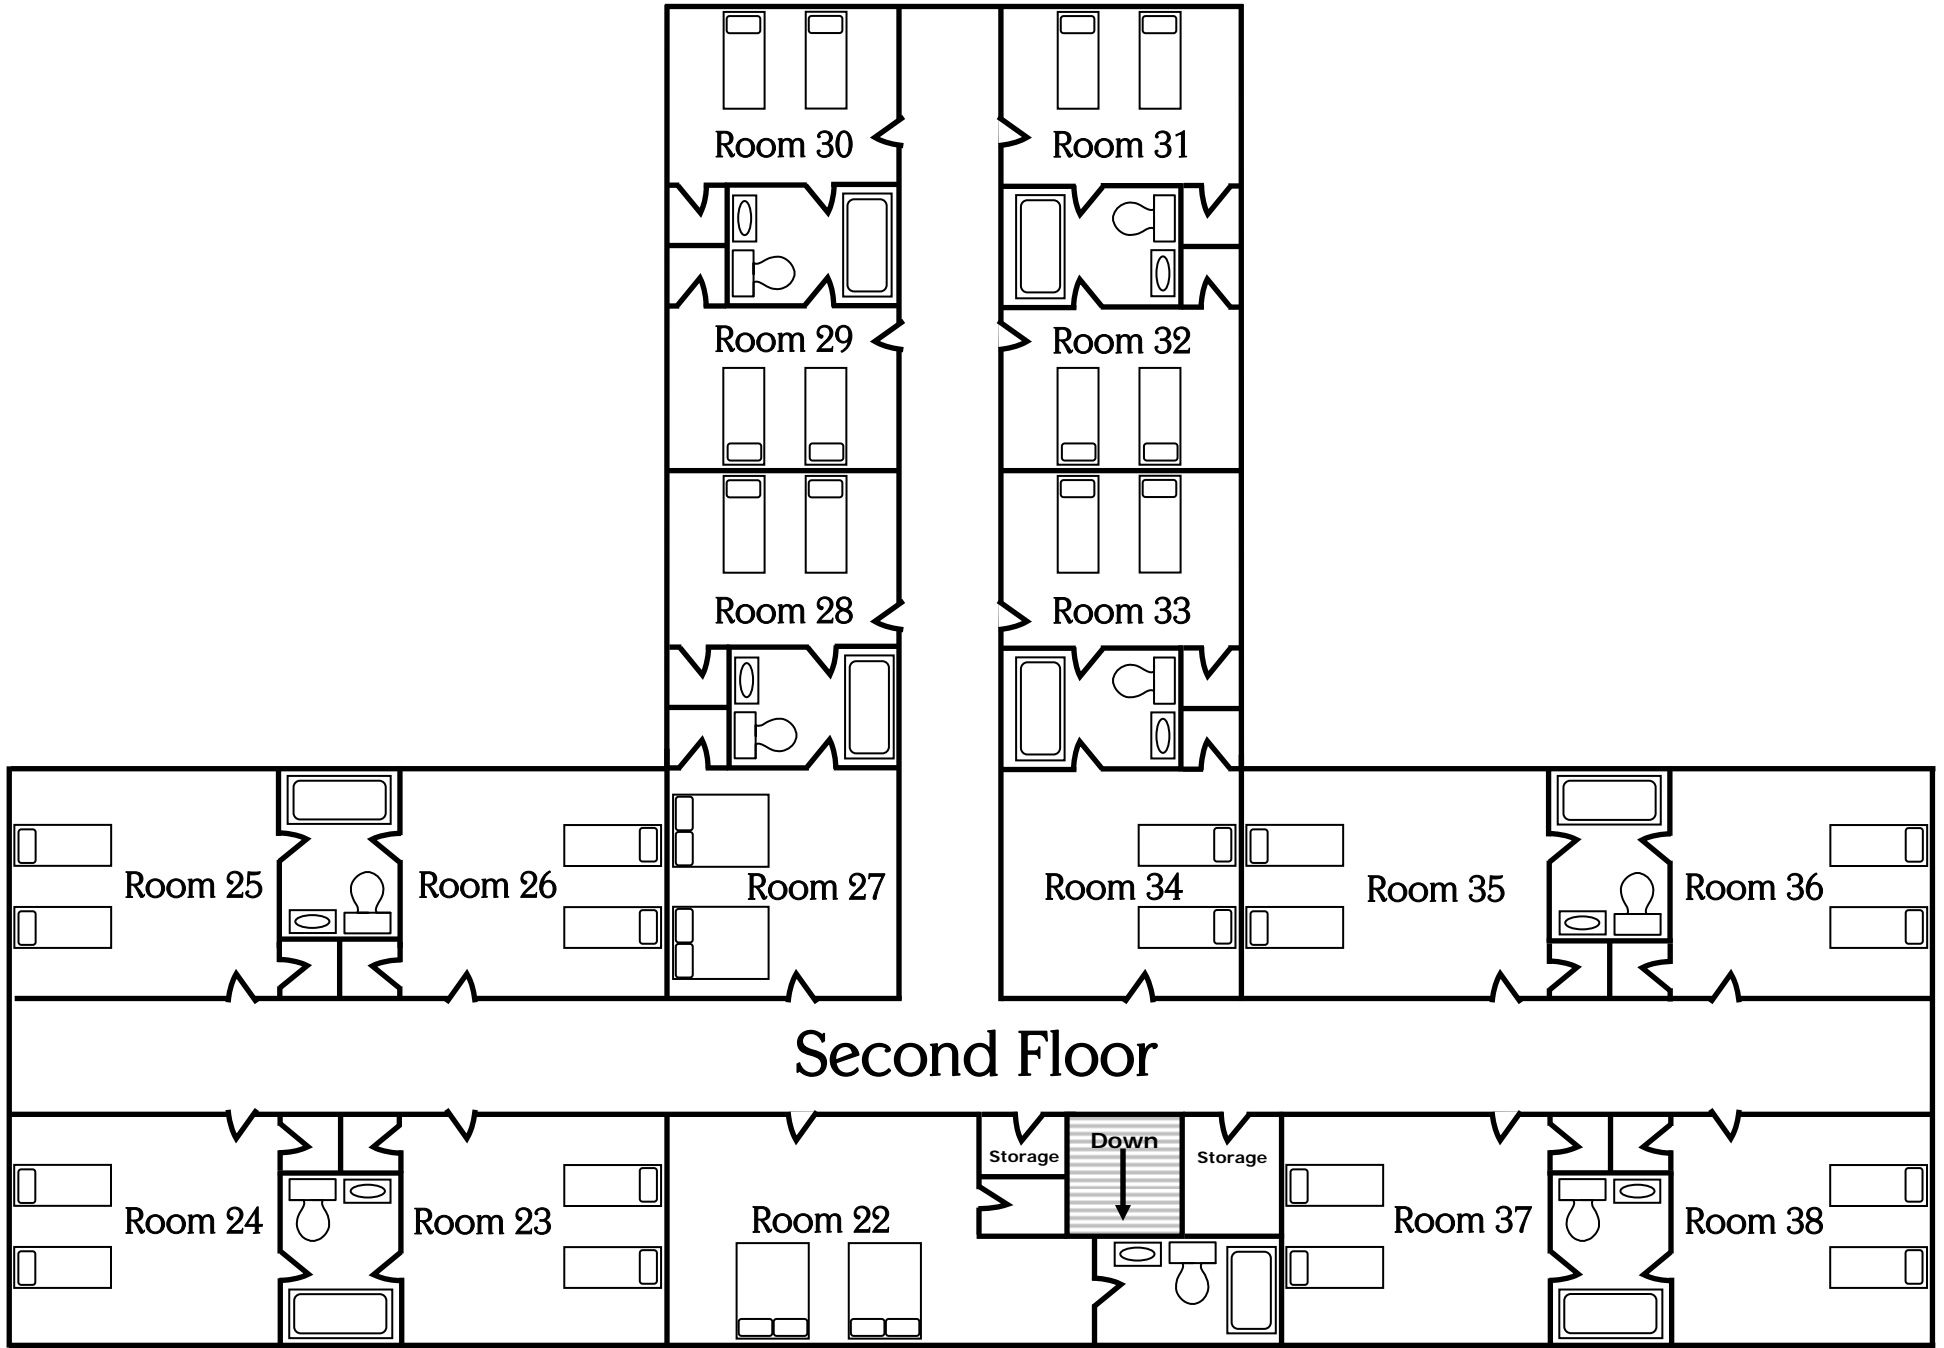

Memorial Hall

- ❖ Heated and air-conditioned guest rooms
- ❖ 30 rooms accommodate 66 guests
- ❖ Shared and private bathrooms; twin and double beds available
- ❖ Sitting area on first floor
- ❖ Wheelchair ramp to first floor
- ❖ Two classrooms seating 25 in basement for use upon request and as available

Memorial Hall

Second Floor