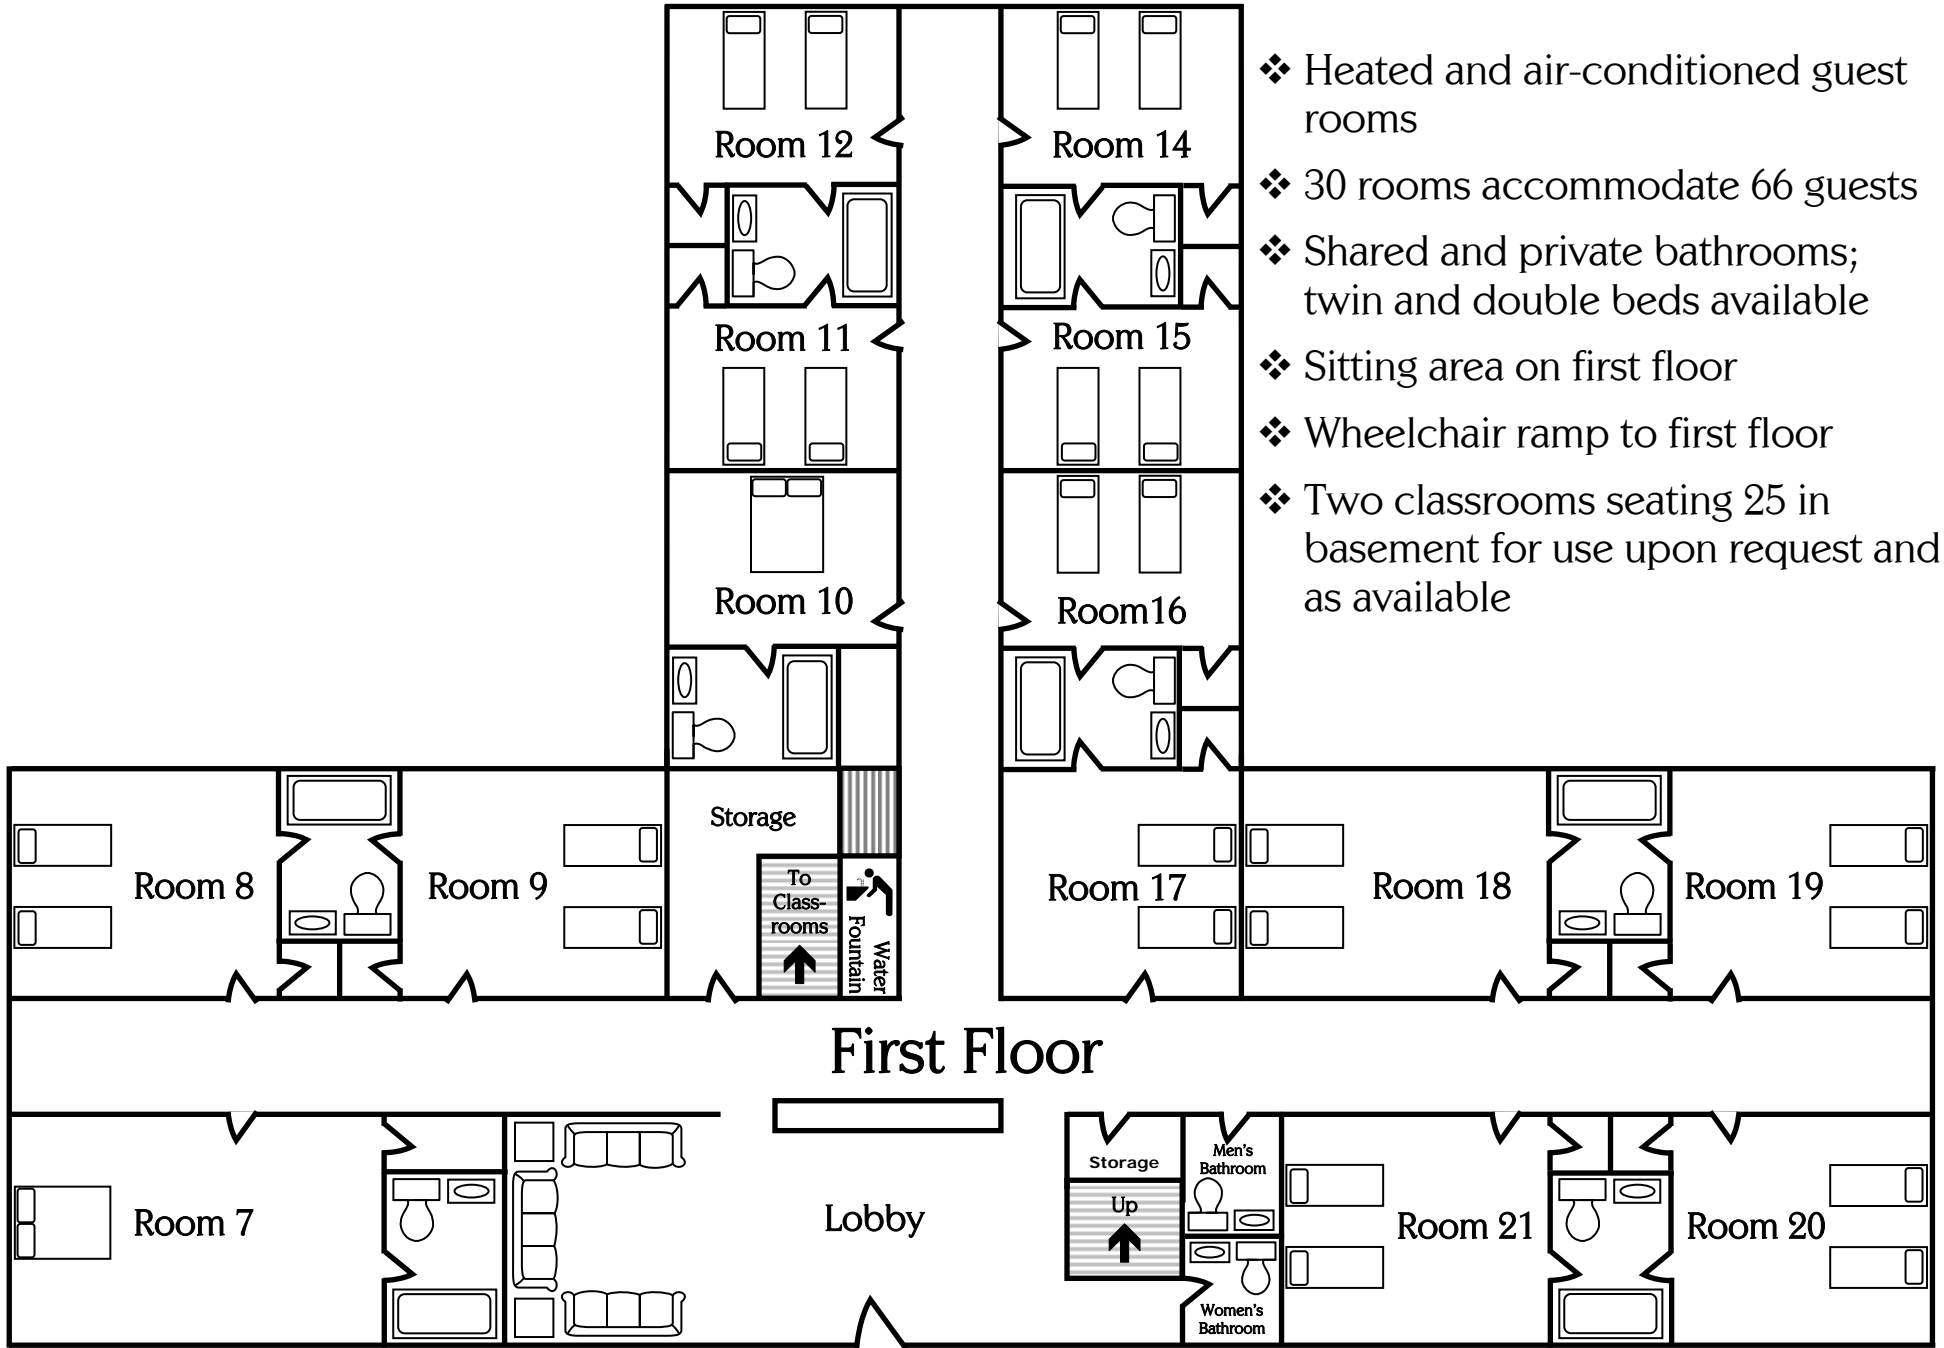

Memorial Hall

- ❖ Heated and air-conditioned guest rooms
- ❖ 30 rooms accommodate 66 guests
- ❖ Shared and private bathrooms; twin and double beds available
- ❖ Sitting area on first floor
- ❖ Wheelchair ramp to first floor
- ❖ Two classrooms seating 25 in basement for use upon request and as available

Memorial Hall

Second Floor