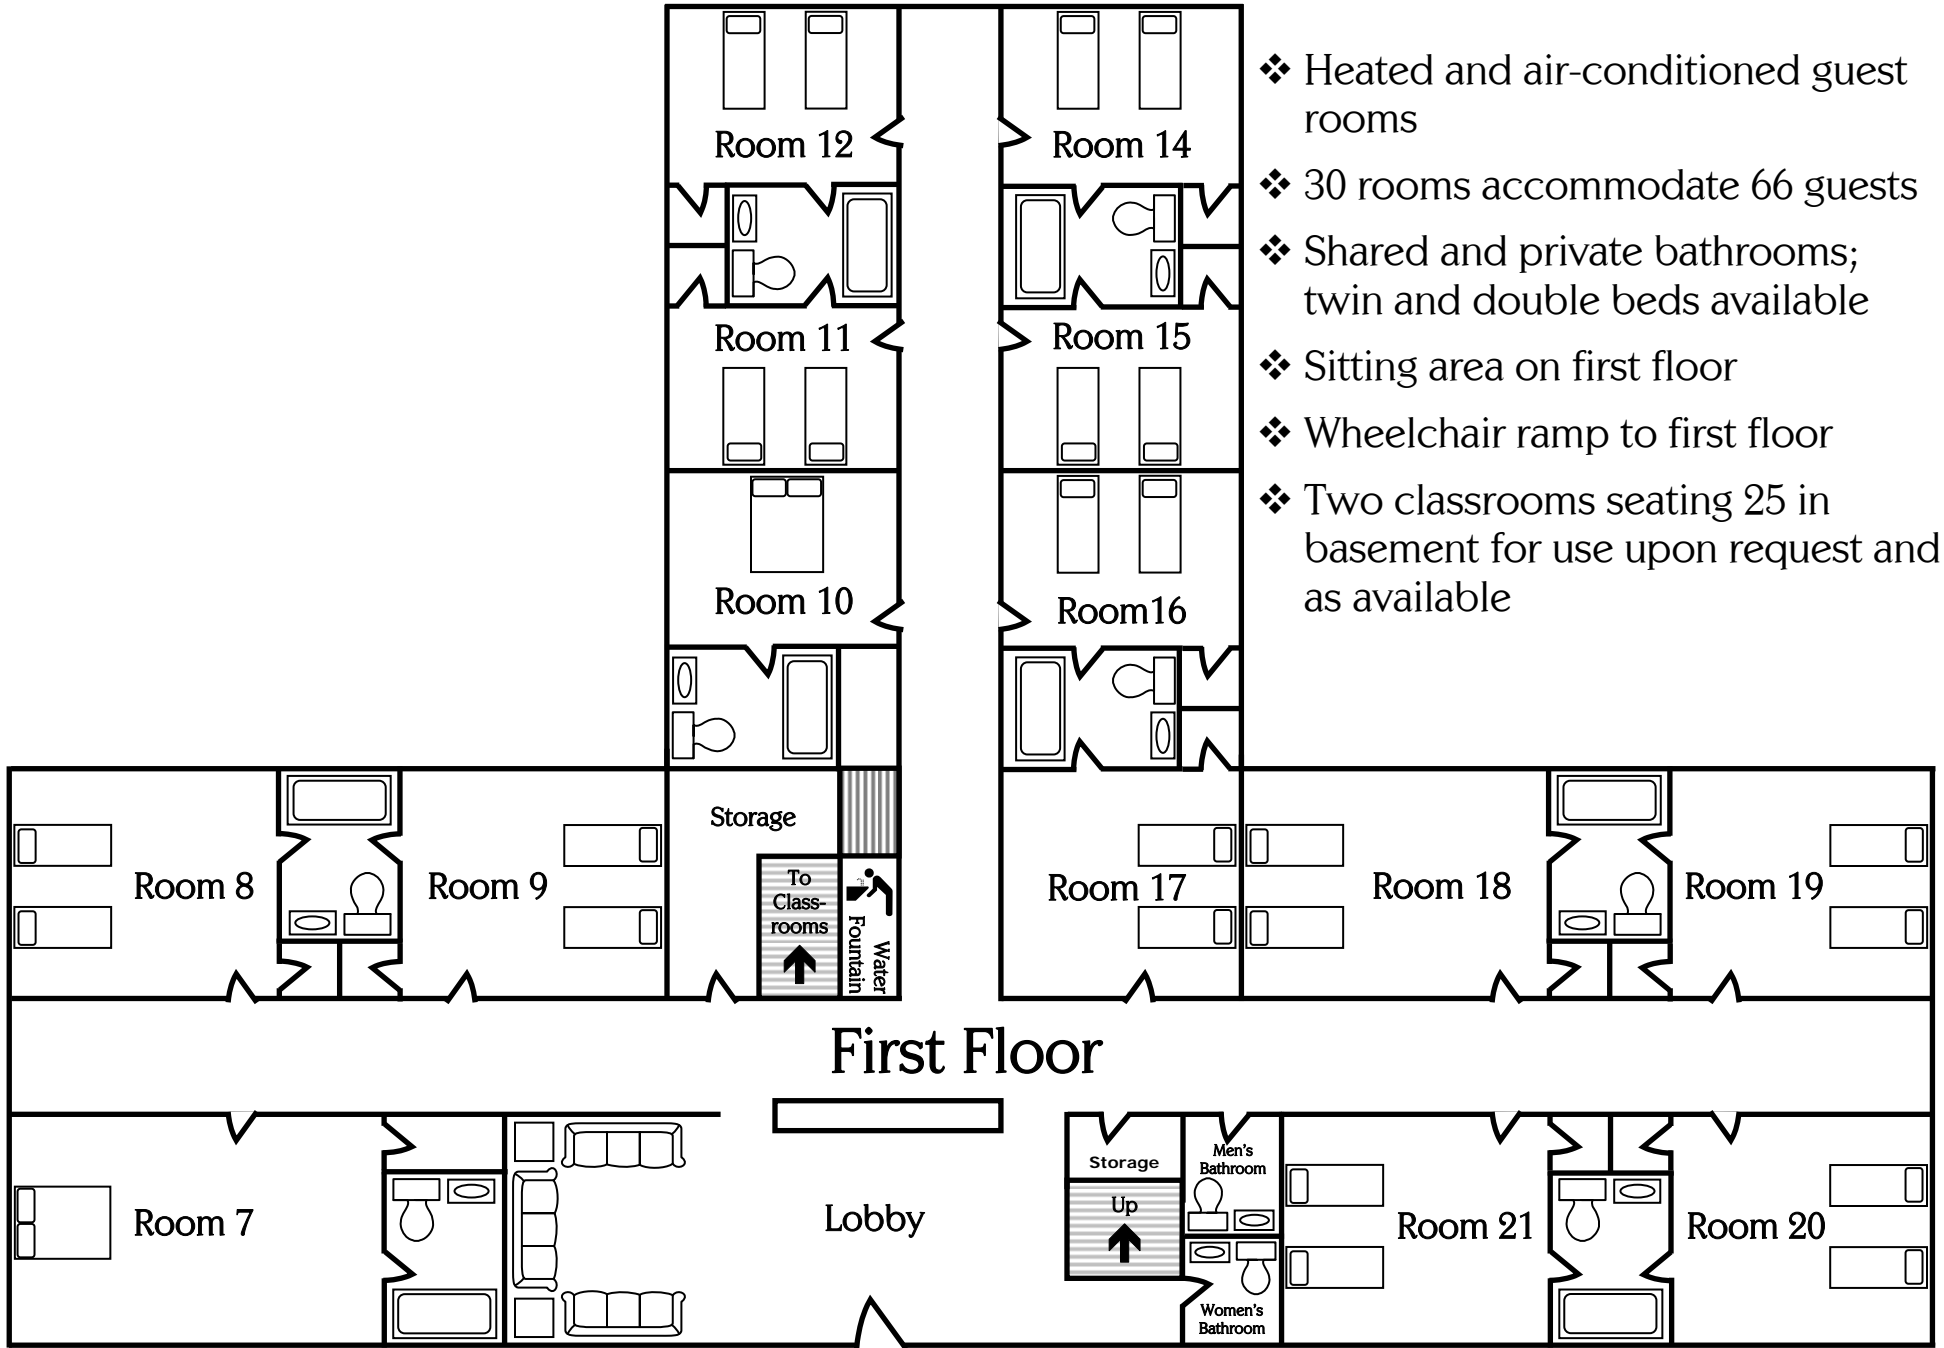

Memorial Hall

- ❖ Heated and air-conditioned guest rooms
- ❖ 30 rooms accommodate 66 guests
- ❖ Shared and private bathrooms; twin and double beds available
- ❖ Sitting area on first floor
- ❖ Wheelchair ramp to first floor
- ❖ Two classrooms seating 25 in basement for use upon request and as available

First Floor

Memorial Hall

Second Floor