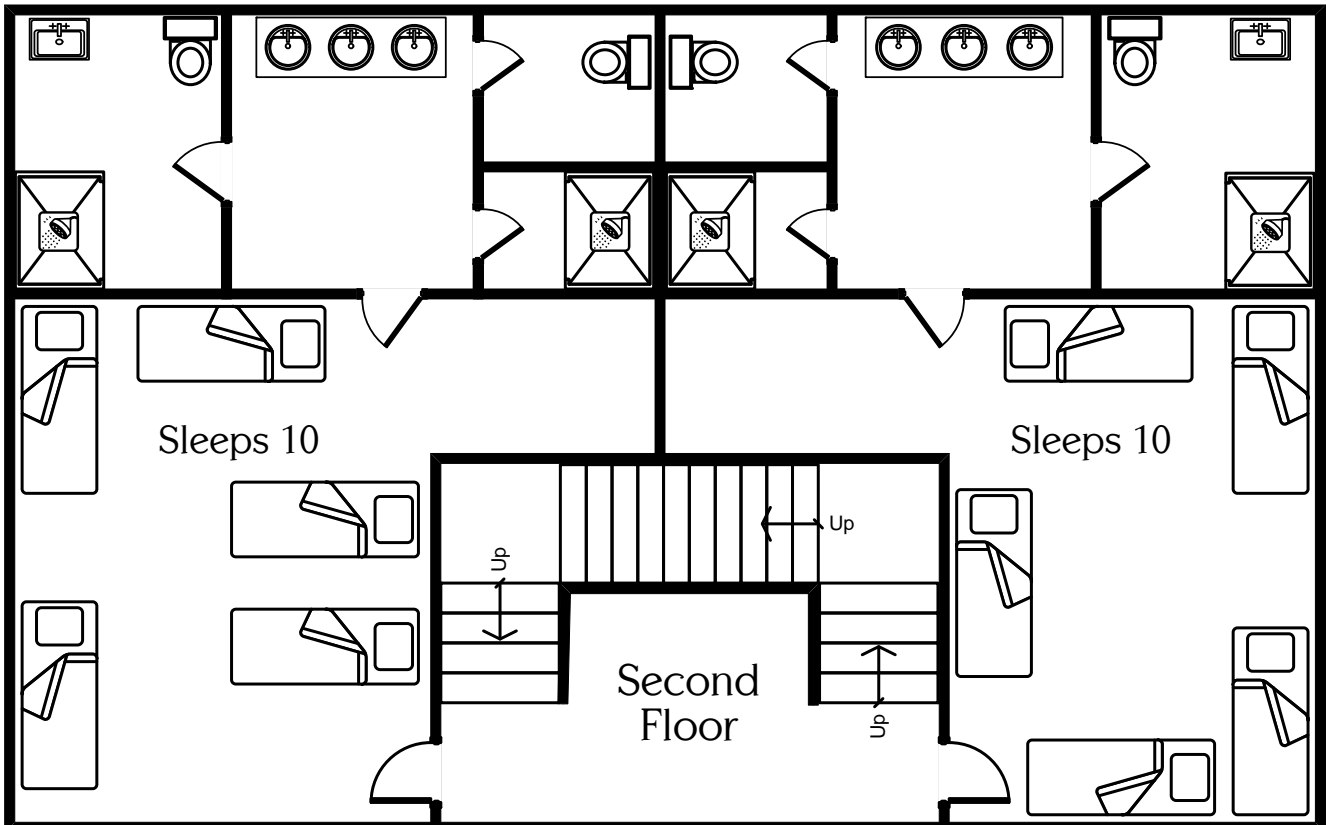

- Heated and air-conditioned dormitory-style housing
- Cottage accommodates 32; has 4 bedrooms, 3 bathrooms, and a commons area/kitchenette.
- Large front porch with rocking chairs
- Wheelchair ramp and handicapped accessible first floor

# Agape Cottage (Lower Level)

Heated and air-conditioned dormitory-style housing accommodates 12.

In conjunction with Agape 1<sup>st</sup> and 2<sup>nd</sup> floors, accommodates 44 total.

Features private bathroom and handicapped bathroom facilities and comfortable commons area.

Separate entrance and lock-off for small group use.

Handicapped-accessible from ground level.