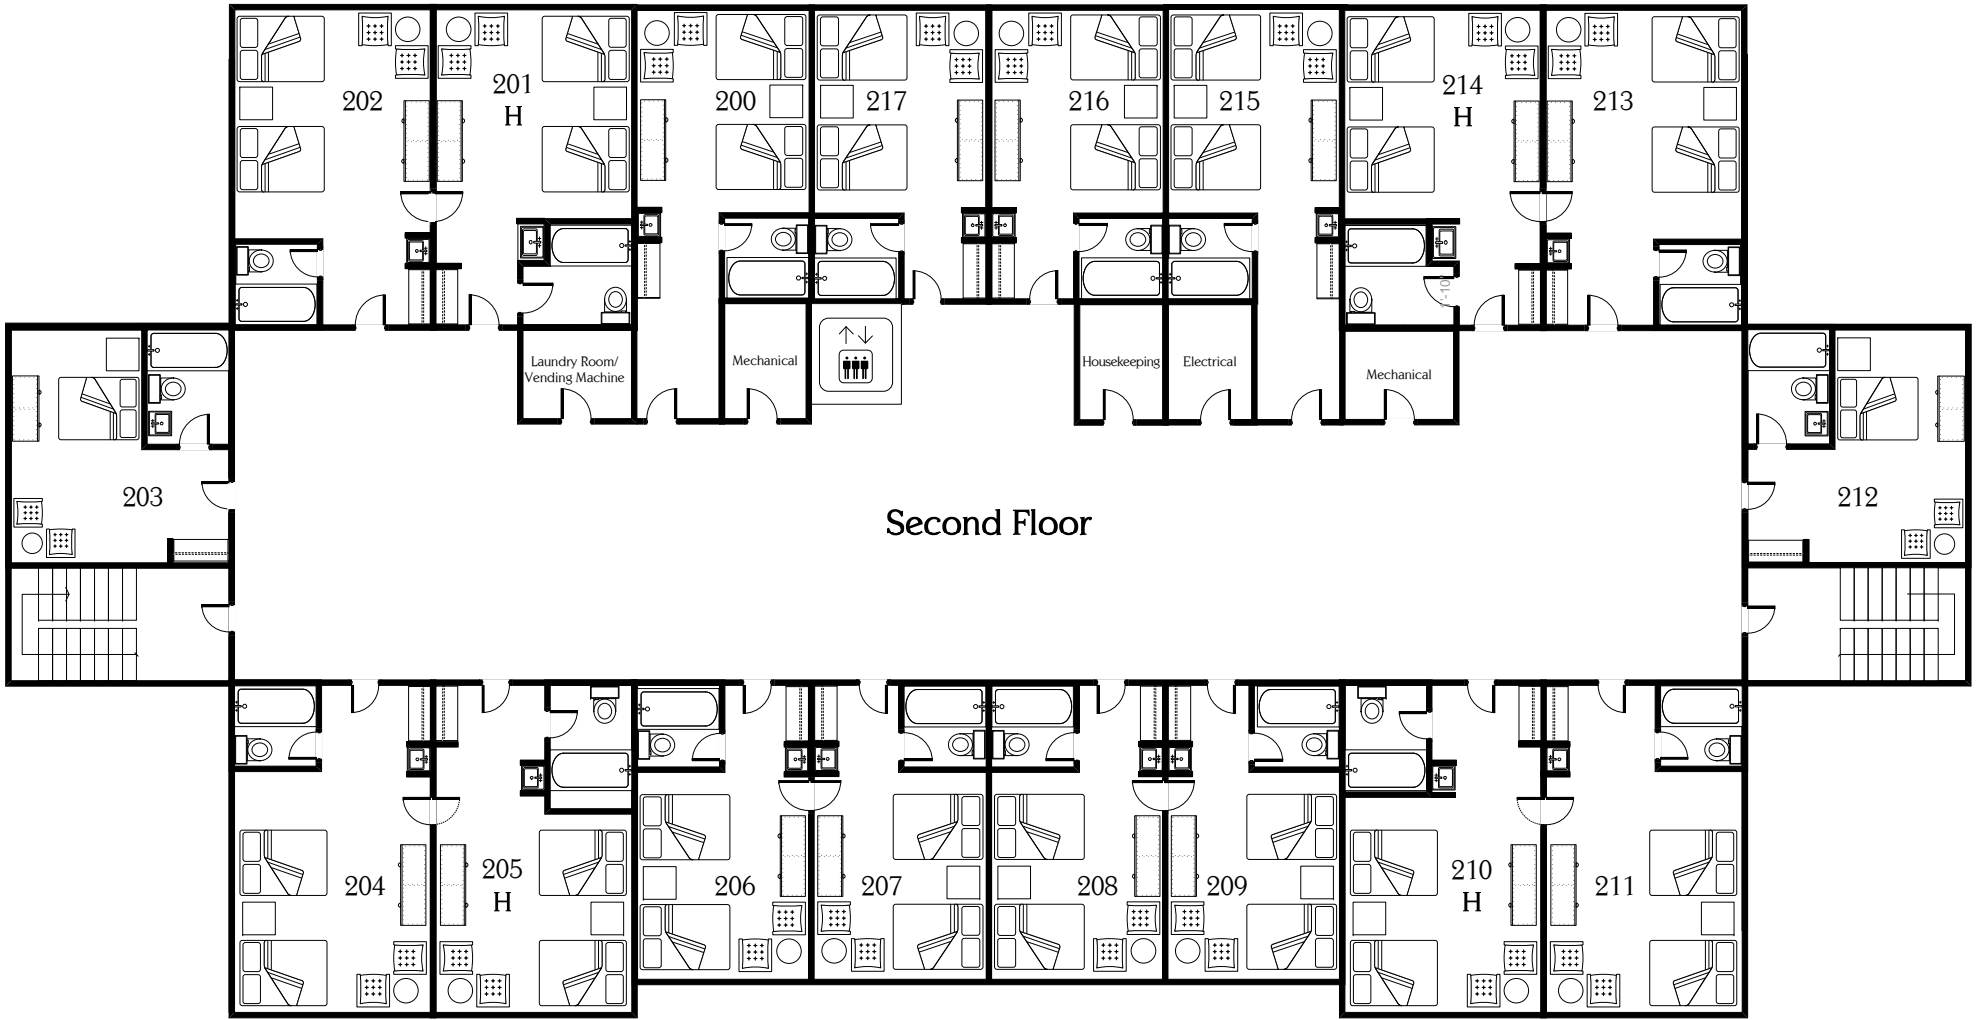

First Floor

Front Porch

Founders Hall

- ❖ Heated and air-conditioned guest rooms
 - 24 rooms have 2 queen-size beds
 - 4 rooms have 1 queen-size bed
 - Adjoining rooms available
- ❖ Elevator access to each floor
- ❖ Sitting area and television in Lobby
- ❖ Laundry facilities, vending machine, and ice machine
- ❖ Wireless Internet available
- ❖ Jean White Room located on ground floor
- ❖ Large front porch with rocking chairs

H = Designates rooms with elevated toilets and larger bathrooms for handicapped accessibility

Second Floor

Founders Hall